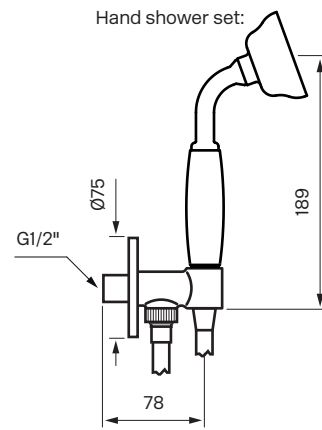

Recommended height
shower head 210-240 cm

Wall

Recommended height
110 cm from floor
to center of plate

Recommended height
hand shower set 110 cm from
floor to center water exit