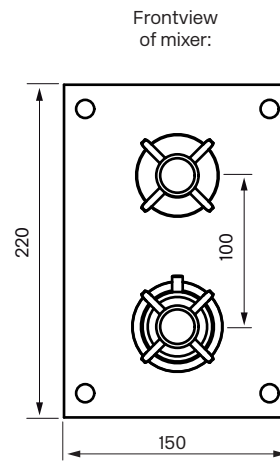

Recommended height
shower head 210-240 cm

Wall

Recommended height
110 cm from floor
to center of plate

Recommended height
hand shower set 110 cm from
floor to center water exit